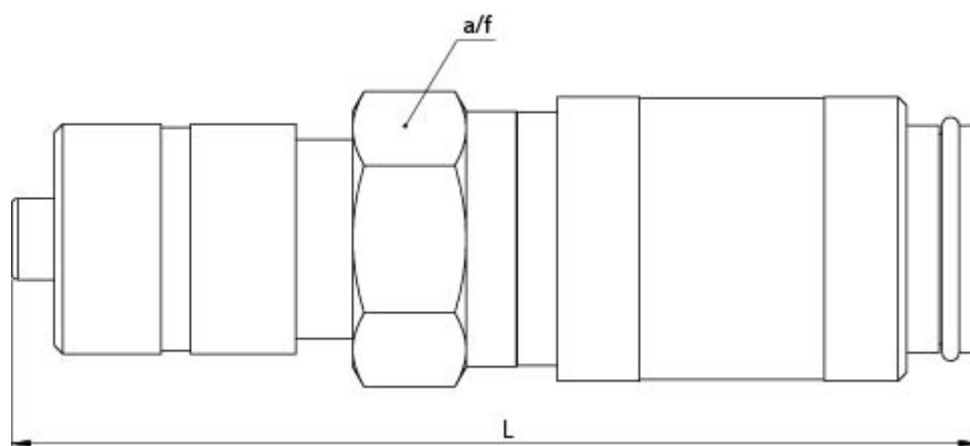

Data Sheet

Article number: 58624490e

Description: Quick-connect coupling w. push-on $\varnothing 8 \times 6$
NW 7.8

Measures

A/F	= 19
Length	= 61
Tube diameter	= $\varnothing 8 \times 6$